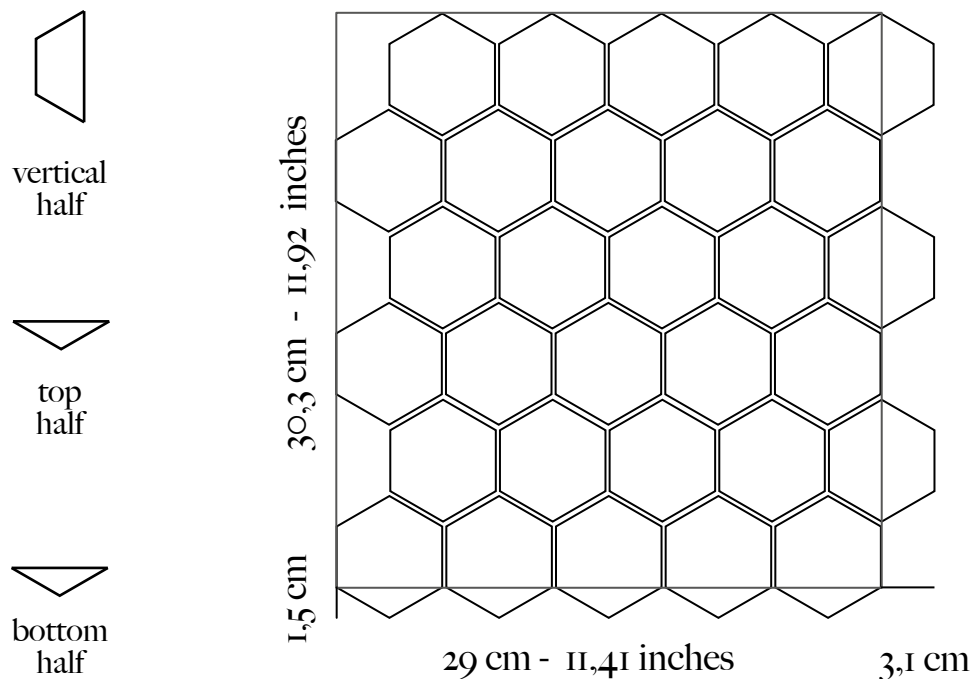

Black stoneware Clinker CK

Mosaic mesh dimensions

BOTTEGANOVE
made in Italy

overall dimensions: 32,1x31,8 cm • 1 square meter = 11,37 sheets
single tiles are fixed on a mesh backing ready for the installer to use

Botteganove suggest a surplus of 5% to the total surface to cover

Half pieces are supply on request

Botteganove normally supply pieces cutted before
glazing to ensure the best result