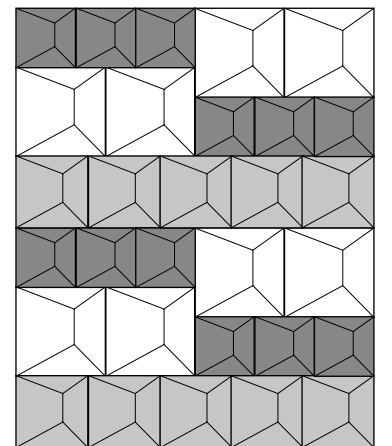

## Christian Pegoraro

01

02

03

Mosaics comes back mesh mounted on sheets about 30 x 30 cm / 11.8 x 11.8 in. Flora tiles comes as individual pieces. For more detailed specifications and installation guide please visit [botteganove.it](http://botteganove.it)

04

01 – 02 Plumage  
03 Flora  
04 Haiku  
05 – 06 Perspectives

05

06

SPECIFICATIONS

IT TERRAGLIA  
EN EARTHENWARE

Recommended applications  
INDOOR

Models		Finishing	
TPL1 10.3 x 4.2 cm 4 x 1.6 in		TPL2 4.5 x 4.5 cm 1.7 x 1.7 in	
TPR1 8.2 x 8.2 cm 3.2 x 3.2 in		TPR2 6.7 x 6.7 cm 2.6 x 2.6 in	
TPR3 5.4 x 5.4 cm 2.1 x 2.1 in			
THK9 9.7 x 3.6 x 2.3 cm 3.8 x 1.4 x 0.9 in		THK7 7.2 x 2.3 cm 2.8 x 0.9 in	
THK2 7.3 x 7.3 x 2.3 cm 2.8 x 2.8 x 0.9 in			