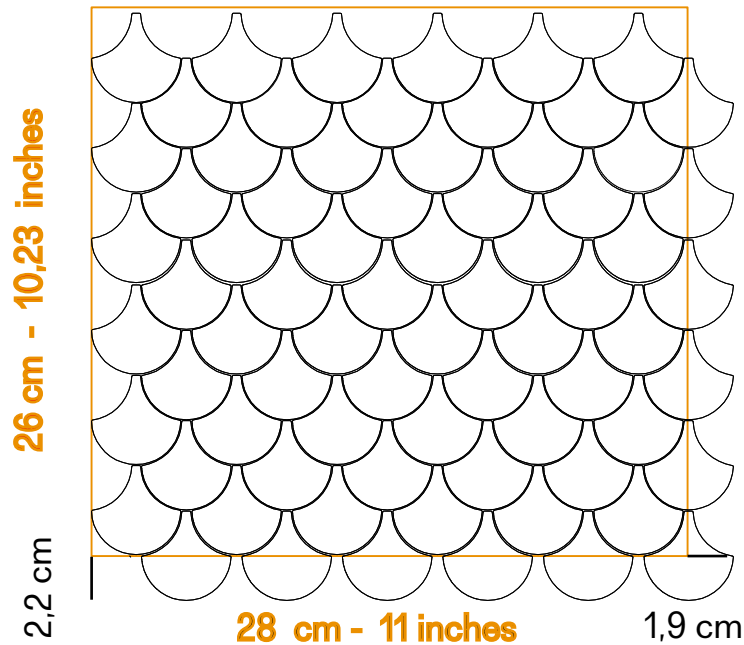

STANDARD SHEET

OVERALL DIMENSIONS: 29,9x28,2cm

1 SQUARE METER = 13,7 SHEETS

SINGLE TILES ARE FIXED ON A MESH BACKING READY FOR THE INSTALLER TO USE

BOTTEGANOVE SUGGEST A SURPLUS OF 5% TO THE TOTAL SURFACE TO COVER

HALF PIECES ON REQUEST

BOTTEGANOVE NORMALLY SUPPLY PIECES CUTTED BEFORE GLAZING TO ENSURE THE BEST RESULT