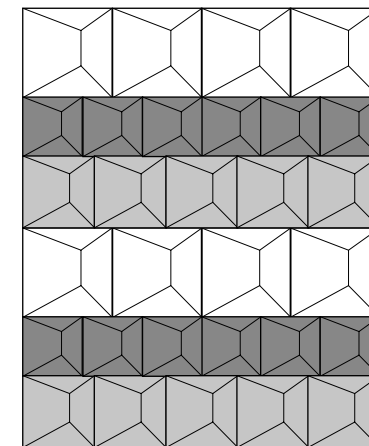

## Christian Pegoraro

01

02

03

Mosaics comes back mesh mounted on sheets about 30 x 30 cm / 11.8 x 11.8 in. Flora tiles comes as individual pieces. For more detailed specifications and installation guide please visit [botteganove.it](http://botteganove.it)

04

01 – 02 Plumage  
03 Flora  
04 Haiku  
05 – 06 Perspectives

05

06

SPECIFICATIONS

IT TERRAGLIA  
EN EARTHENWARE

Recommended applications  
INDOOR

Models		Finishing	
TPL1 10.3 x 4.2 cm 4 x 1.6 in		TPL2 4.5 x 4.5 cm 1.7 x 1.7 in	
TPR1 8.2 x 8.2 cm 3.2 x 3.2 in		TPR2 6.7 x 6.7 cm 2.6 x 2.6 in	
TPR3 5.4 x 5.4 cm 2.1 x 2.1 in			
THK9 9.7 x 3.6 x 2.3 cm 3.8 x 1.4 x 0.9 in		THK7 7.2 x 2.3 cm 2.8 x 0.9 in	
THK2 7.3 x 7.3 x 2.3 cm 2.8 x 2.8 x 0.9 in			