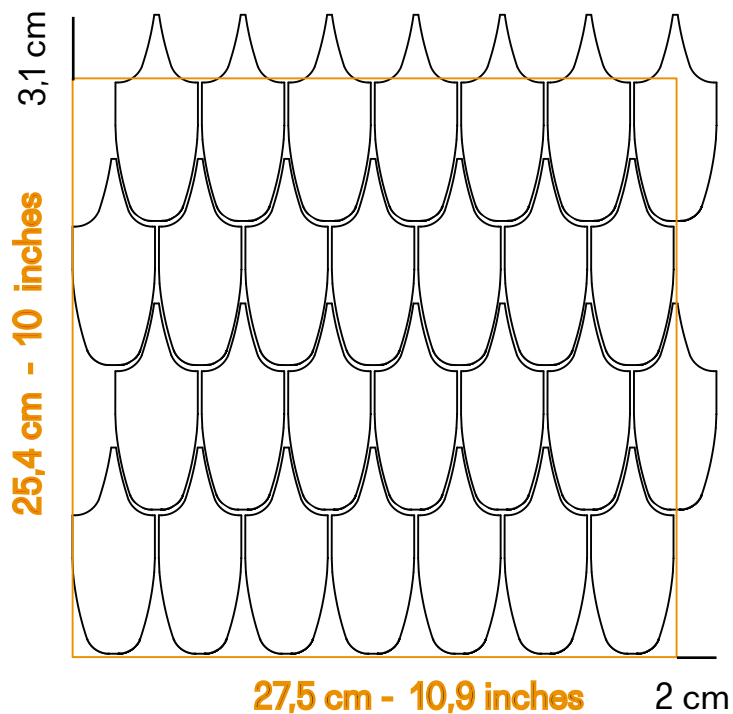

STANDARD SHEET

OVERALL DIMENSIONS: 29,5x28,5 cm

1 SQUARE METER = 14,3 SHEETS

SINGLE TILES ARE FIXED ON A MESH BACKING READY FOR THE INSTALLER TO USE

BOTTEGANOVE SUGGEST A SURPLUS OF 5% TO THE TOTAL SURFACE TO COVER

HALF PIECES ON REQUEST

BOTTEGANOVE NORMALLY SUPPLY PIECES CUTTED BEFORE GLAZING TO ENSURE THE BEST RESULT