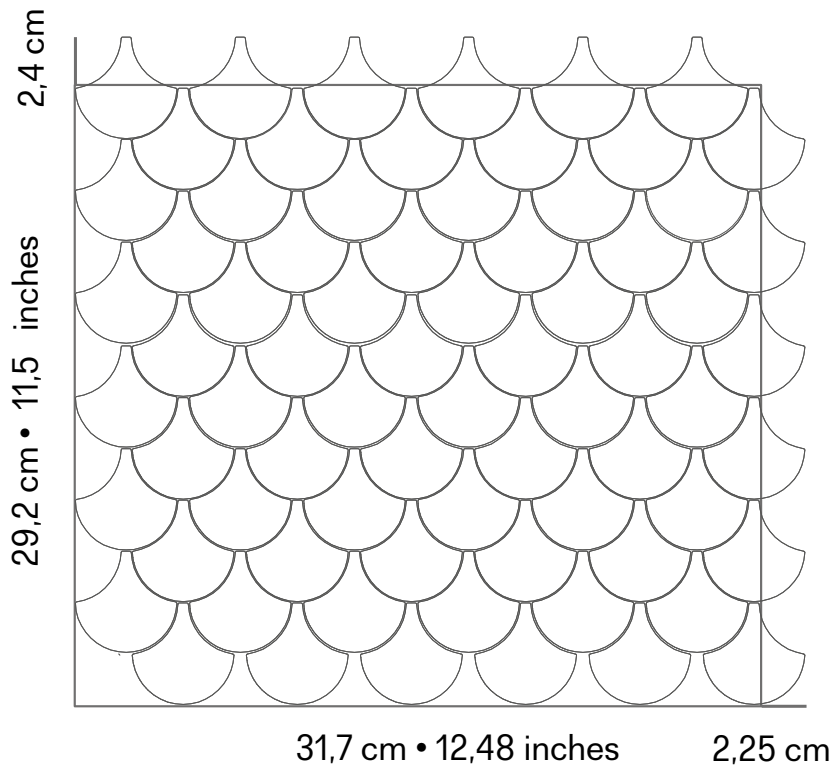

Ceramic Plumage TPL2

Mosaic mesh dimensions

BOTTEGANOVE
made in Italy

Overall dimensions: 33,4x31,6 cm

One square meter equal to 10,81 square mesh

Single tiles are fixed on a mesh backing ready for the installer to use

Botteganove suggest a surplus of 5% to the total surface to cover

Half pieces are supply on request

Botteganove normally supply pieces cutted before glazing to ensure the best result

This material is suitable for internal use.

If hard conditions or outdoor use is required let us know in order to use the suitable material in accordance with the environment .