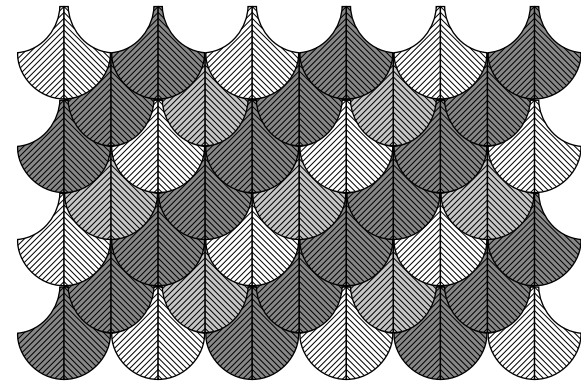

## Christian Pegoraro

01

02

03

Mosaics comes back mesh mounted on sheets about 30 x 30 cm / 11.8 x 11.8 in. Flora tiles comes as individual pieces. For more detailed specifications and installation guide please visit [botteganove.it](http://botteganove.it)